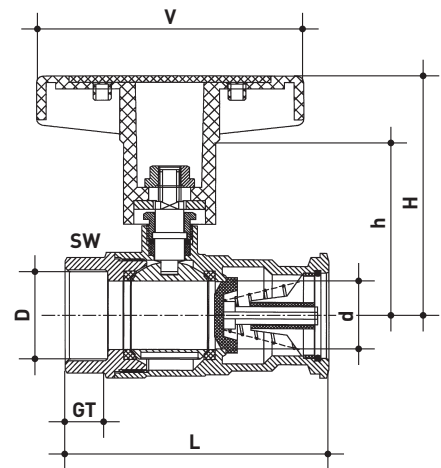

- 1 ISO-T-Pumpenkugelhahn 1478
Abmessung 1" x 1"
- 1 ISO-T-Pumpenkugelhahn 1479
Abmessung 1" x 1"
- 1 ISO-T-Kugelhahn 1458
Abmessung 1"
- 2 Bimetall-Thermometer 1480
- 2 TG-Überwurfmuttern
Abmessung 1" x 1 1/2"
- 2 Dichtungen
Abmessung 1"

ISO-T-Ball Valve Set

The ISO-T-Ball Valve Set comprises all necessary components that are needed for installation of a circulation pump – including malleable iron screwed caps and seals:

- 1 ISO-T-pump ball valve 1478
dimension 1" x 1"
- 1 ISO-T-pump ball valve 1479
dimension 1" x 1"
- 1 ISO-T-ball valve 1458
dimension 1"
- 2 bimetal thermometers 1480
- 2 malleable iron screwed caps
dimension 1" x 1 1/2"
- 2 seals
dimension 1"

1458

1478

1479

Abmessung Dimension	d	L	GT	V	H	h	SW	Gewicht g Weight g	Stück/Box klein/groß pieces/box small/large
------------------------	---	---	----	---	---	---	----	-----------------------	--

Art.-No. 1458