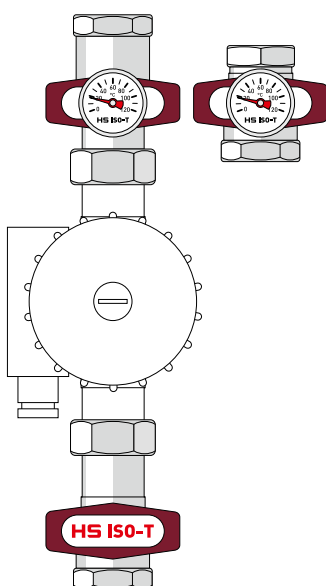

The pump ball valve with non return valve must be mounted **in front** of the circulation pump.

NEW: The adjusting of the non return valve is made by ball adjusting. At handle position 45°, the non return valve opens, so the adjusting screw is not necessary.

Bimetall-Thermometer 1480

- Bimetall-Thermometer mit Clip
- zum nachträglichen Einbau

Bimetal Thermometers 1480

- bimetal thermometers with clip
- for additional mounting

ISO-T-Pumpenkugelhahn-Set

Das ISO-Pumpenkugelhahn-Set beinhaltet alle notwendigen Komponenten, die für die Installation einer Heizungspumpe erforderlich sind – inklusive Überwurfmuttern und Dichtungen:

- 1 ISO-T-Pumpenkugelhahn 1478
Abmessung 1" x 1"
- 1 ISO-T-Pumpenkugelhahn 1479
Abmessung 1" x 1"
- 1 ISO-T-Kugelhahn 1458
Abmessung 1"
- 2 Bimetall-Thermometer 1480
- 2 TG-Überwurfmuttern
Abmessung 1" x 1 1/2"
- 2 Dichtungen
Abmessung 1"

ISO-T-Ball Valve Set

The ISO-T-Ball Valve Set comprises all necessary components that are needed for installation of a circulation pump – including malleable iron screwed caps and seals:

- 1 ISO-T-pump ball valve 1478
dimension 1" x 1"
- 1 ISO-T-pump ball valve 1479
dimension 1" x 1"
- 1 ISO-T-ball valve 1458
dimension 1"
- 2 bimetal thermometers 1480
- 2 malleable iron screwed caps
dimension 1" x 1 1/2"
- 2 seals
dimension 1"