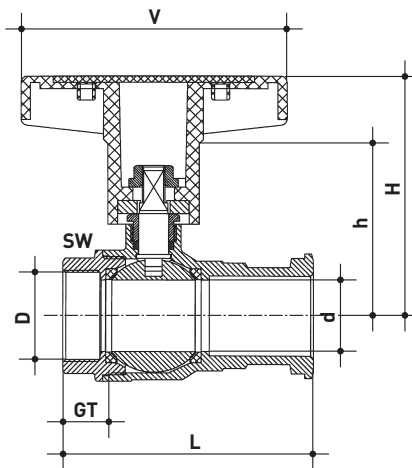

The pump ball valve with non return valve must be mounted **in front** of the circulation pump.

NEW: The adjusting of the non return valve is made by ball adjusting. At handle position 45°, the non return valve opens, so the adjusting screw is not necessary.

- 1 ISO-T-Pumpenkugelhahn 1478
Abmessung 1" x 1"
- 1 ISO-T-Pumpenkugelhahn 1479
Abmessung 1" x 1"
- 1 ISO-T-Kugelhahn 1458
Abmessung 1"
- 2 Bimetall-Thermometer 1480
- 2 TG-Überwurfmuttern
Abmessung 1" x 1 1/2"
- 2 Dichtungen
Abmessung 1"

ISO-T-Ball Valve Set

The ISO-T-Ball Valve Set comprises all necessary components that are needed for installation of a circulation pump – including malleable iron screwed caps and seals:

- 1 ISO-T-pump ball valve 1478
dimension 1" x 1"
- 1 ISO-T-pump ball valve 1479
dimension 1" x 1"
- 1 ISO-T-ball valve 1458
dimension 1"
- 2 bimetal thermometers 1480
- 2 malleable iron screwed caps
dimension 1" x 1 1/2"
- 2 seals
dimension 1"

1458

1478

1479

Abmessung Dimension	d	L	GT	V	H	h	SW	Gewicht g Weight g	Stück/Box klein/groß pieces/box small/large
------------------------	---	---	----	---	---	---	----	-----------------------	--

Art.-No. 1458